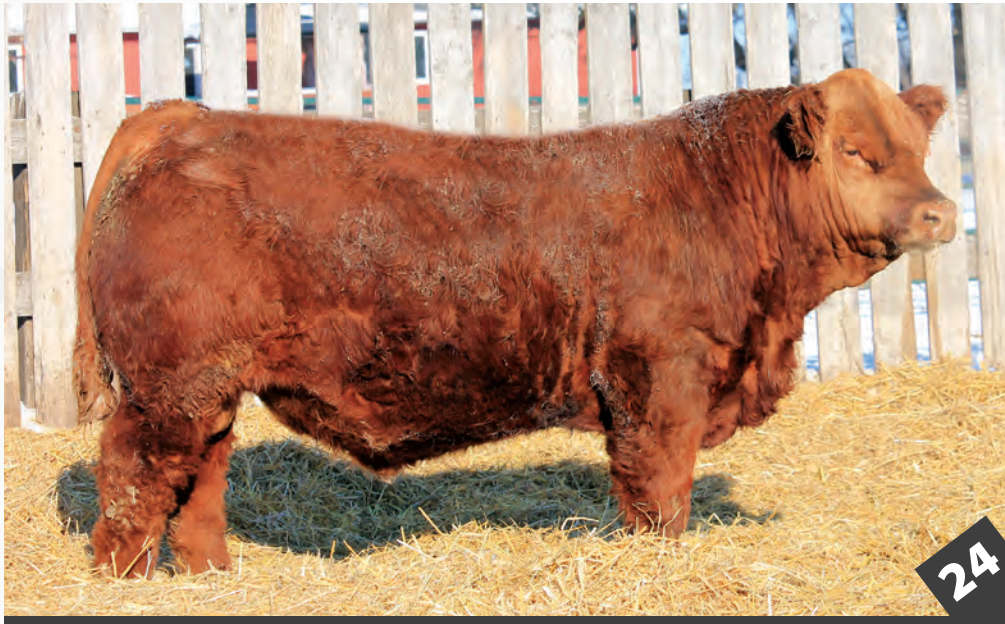

CE	BW	WW	YW	MILK	MCE	MWWT
4.7	4.4	72.8	98.2	28.4	2.2	64.8

- ◆ POLLED PURE BRED
- ◆ 1377823
- ◆ BLCC 108J
- ◆ 16 FEBRUARY 2021
- ◆ BW: 97 LBS
- ◆ WWT: 788 LBS

A low birthweight son of Affinity that will sire progeny that calve easy and grow quickly. 108J has great depth, width of top, round quarter and a smooth front end. His momma is the biggest ribbed first calver of the group and this cow family has done us nothing but good. We have the dam, grand dam and great grand dam all still producing and bringing in top notch babies every year! If you have great cows the bulls will take care of themselves and 108J fits just that.

CE	BW	WW	YW	MILK	MCE	MWWT
4.9	5	71.4	103.8	26.1	1.9	61.8

- ◆ POLLED PURE BRED
- ◆ 1377830
- ◆ BLCC 116J
- ◆ 17 FEBRUARY 2021
- ◆ BW: 98 LBS
- ◆ WWT: 803 LBS

A Red Standard son with a splash of chrome. Comes out of a big framed, quality Sledge cow that passes on the blaze quite well. 116J will work well on a diverse group of females. He should work well to add frame and stretch to moderate females and still be ideal on large framed cows maintaining power and performance. Hopefully that money stripe will be added to all of his offspring.